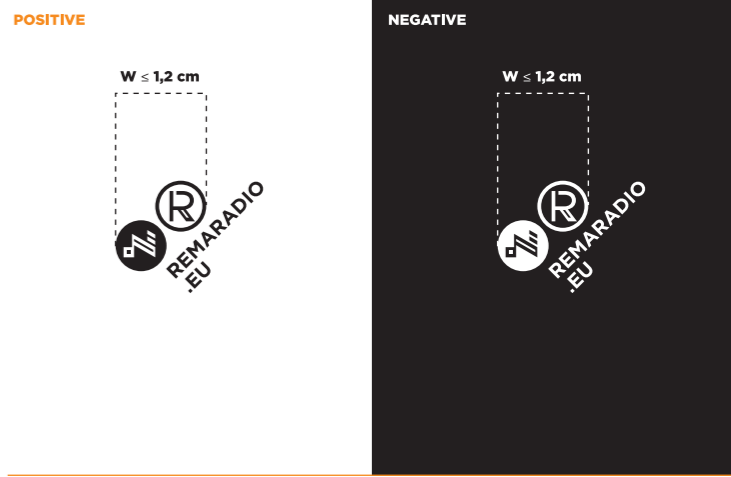

STANDARD SIZES VERSION: SYMBOL WIDTH > 1,2 CM

NB: CIRCLES HAVE TO
MANTEIN THE SAME DIMENSIONS

POSITIONS:

HORIZONTAL

SMALLEST SIZES VERSION:
SYMBOL WIDTH ≤ 1,2 CM

**NB: CIRCLES HAVE TO
MANTEIN THE SAME DIMENSIONS**