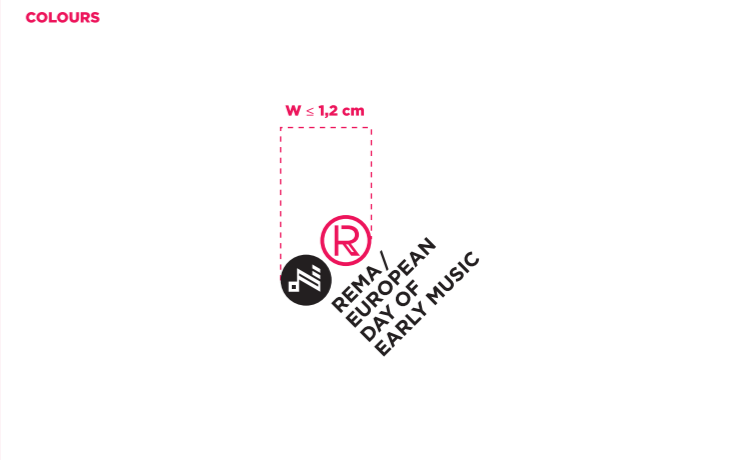

LOGO / 2 COLOUR VERSION: BLACK + PANTONE 313C

1 COLOUR VERSION: WHITE (NEGATIVE)

1 COLOUR VERSION: BLACK (POSITIVE)

PANTONE 313 C

CMYK 100 C - 0 M - 15 Y - 2 K

HTML #0092BC

LOGO / SMALLEST SIZES VERSION: SYMBOL WIDTH ≤ 1,2 CM

LOGO / CONSTRUCTION

2 COLOUR VERSION: BLACK + PANTONE 313C

1 COLOUR VERSION: WHITE (NEGATIVE)

1 COLOUR VERSION: BLACK (POSITIVE)

PANTONE 206 C

CMYK 0 C - 100 M - 50 Y - 0 K

HTML #EC1556

LOGO / SMALLEST SIZES VERSION: SYMBOL WIDTH ≤ 1,2 CM

STANDARD SIZES VERSION: SYMBOL WIDTH > 1,2 CM

NB: CIRCLES HAVE TO
MANTEIN THE SAME DIMENSIONS

POSITIONS:

HORIZONTAL

SMALLEST SIZES VERSION:
SYMBOL WIDTH ≤ 1,2 CM

**NB: CIRCLES HAVE TO
MANTEIN THE SAME DIMENSIONS**