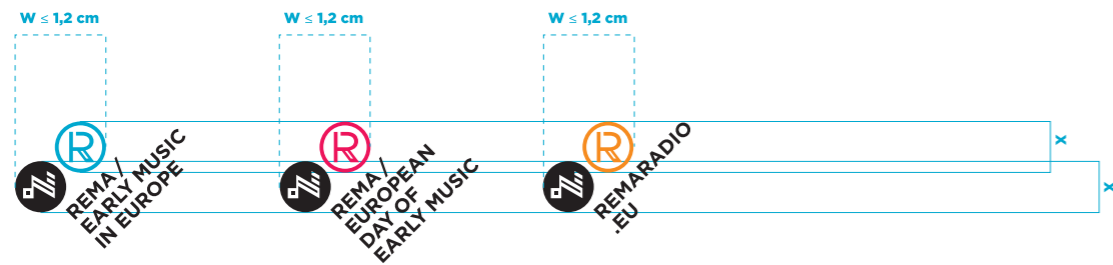

STANDARD SIZES VERSION: SYMBOL WIDTH > 1,2 CM

NB: CIRCLES HAVE TO
MANTEIN THE SAME DIMENSIONS

POSITIONS:

HORIZONTAL

SMALLEST SIZES VERSION:
SYMBOL WIDTH ≤ 1,2 CM

**NB: CIRCLES HAVE TO
MANTEIN THE SAME DIMENSIONS**

POSITIONS:

HORIZONTAL