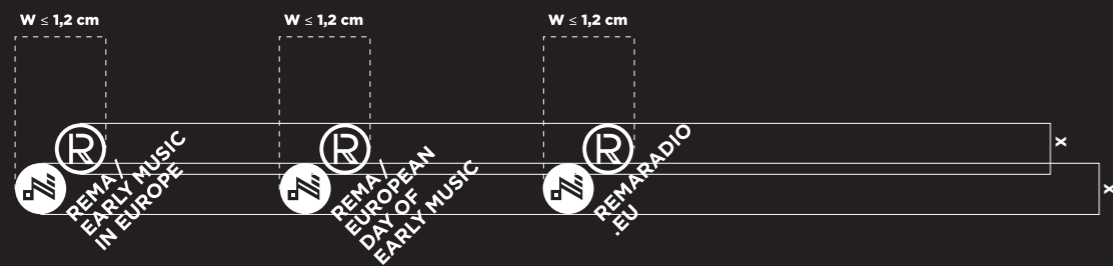

STANDARD SIZES VERSION: SYMBOL WIDTH > 1,2 CM

NB: CIRCLES HAVE TO
MANTEIN THE SAME DIMENSIONS

POSITIONS:

HORIZONTAL

SMALLEST SIZES VERSION:
SYMBOL WIDTH ≤ 1,2 CM

**NB: CIRCLES HAVE TO
MANTEIN THE SAME DIMENSIONS**

POSITIONS:

HORIZONTAL